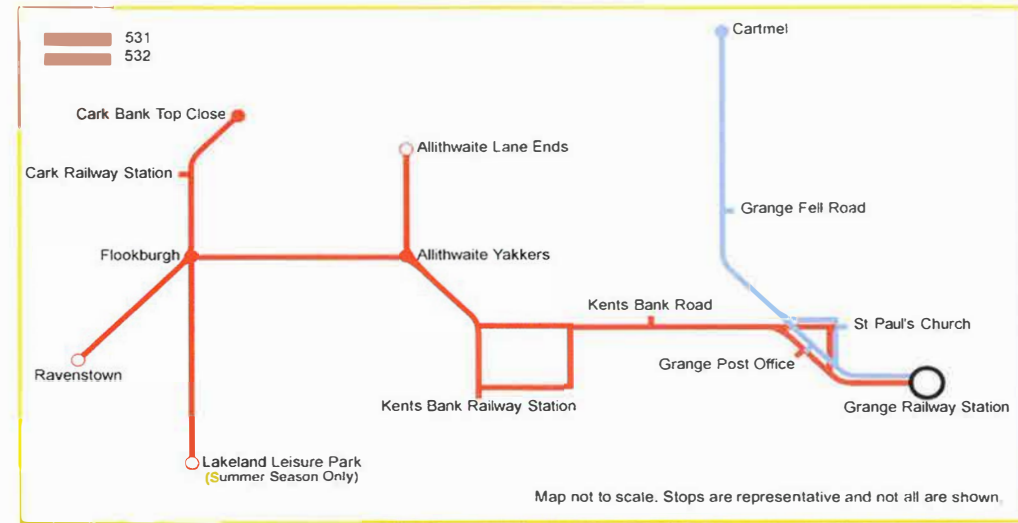

More than just your local bus service!

We can cater for all your transport needs, whatever the occasion - a shopping trip, night on the tiles, wedding or a visit to the zoo, The Travellers Choice can help.

Our modern fleet of over 80 coaches range in size from 16-seat minicoaches through 29 & 33-seat midicoaches to 51, 57, 70 & 82-seat luxury coaches. We also offer 49, 51, 57, & 65-seat executive coaches. All coaches are fitted with seatbelts and are certified as having low emissions. You can rest assured that you are travelling onboard the greenest fleet of coaches in the area.

For a no obligation quotation call our friendly team on [01524 720033](tel:01524720033) or visit www.travellerschoice.co.uk for an easy to complete online form.

We also offer a wide range of exciting Day Excursions, Shows and Holidays.

These are available to view and download from our website, which is regularly updated with all our latest trips. So visit us at www.travellerschoice.co.uk and be the first to know what's new.

Grange-over-Sands - Kents Bank - Flookburgh - Cark **531**

Grange-over-Sands - Higher Grange - Cartmel **532**